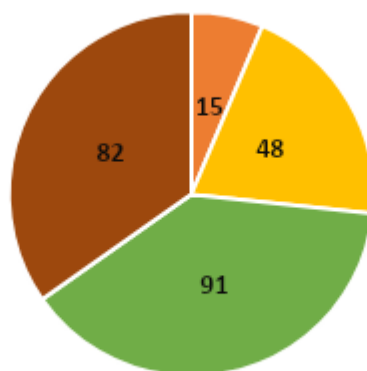

No. of students with GPA > 8 in each Semester