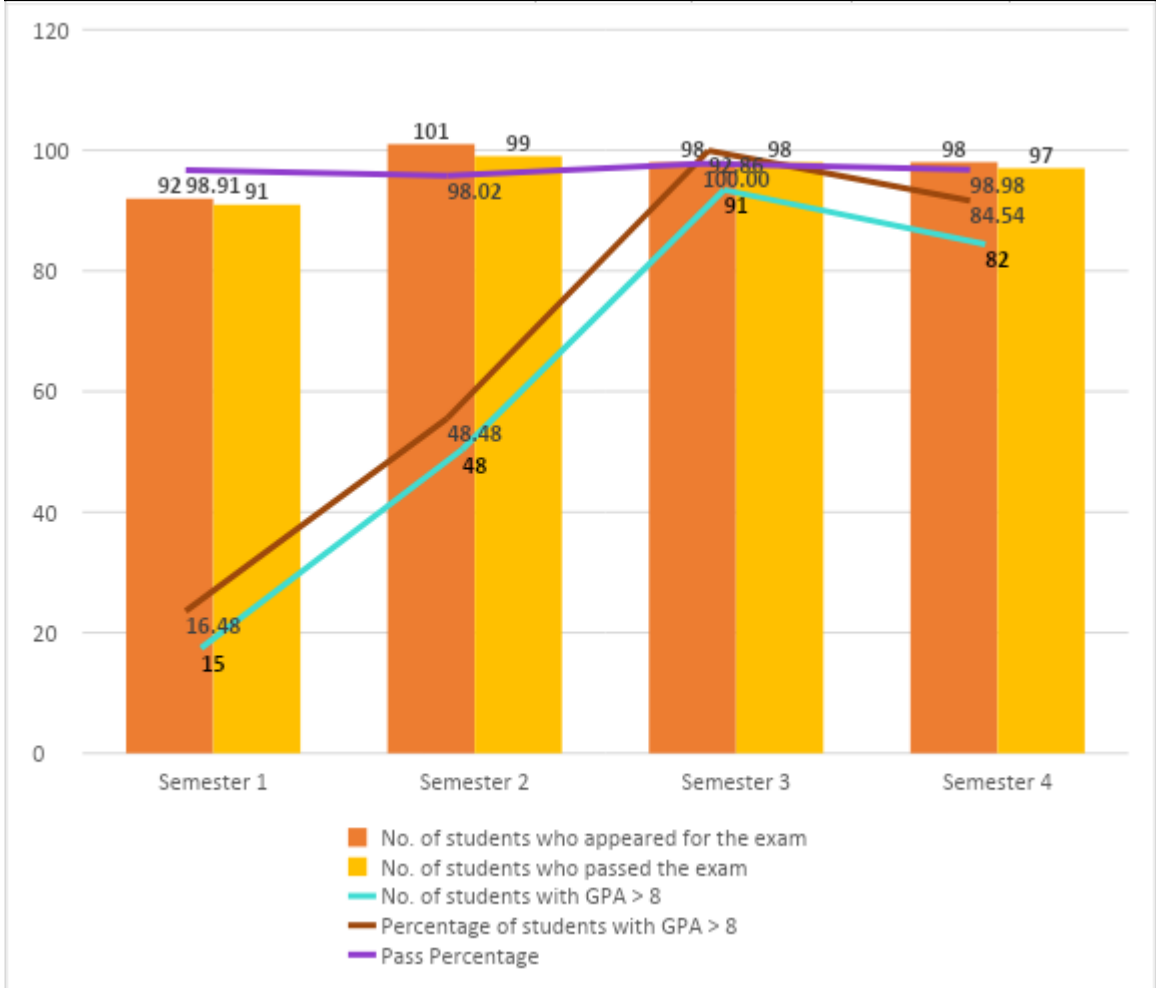

## OVERALL RESULT ANALYSIS 2018-'20

	Semester 1	Semester 2	Semester 3	Semester 4
No. of students who appeared for the exam	92	101	98	98
No. of students who passed the exam	91	99	98	97
No. of students with GPA > 8	15	48	91	82
Percentage of students with GPA > 8	16.48	48.48	92.86	84.54
Pass Percentage	98.91	98.02	100.00	98.98

### No. of students with GPA > 8 in each Semester

■ 1   
 ■ 2   
 ■ 3   
 ■ 4